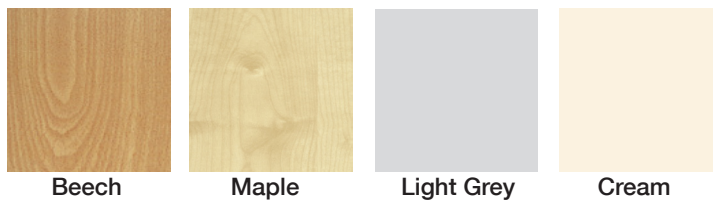

Crossbrook Colour Chart

Carcase Choice

18mm Laminated face with ABS edges.

Beech Maple Light Grey Cream

Laminate Door & Drawer Fronts

Option 1

Standard Laminate door & drawer fronts with matching ABS edges in these chosen colours

Beech Maple Dark Grey Light Grey Blue

Optional Door & Drawer Fronts

Option 2

Custard Heather Peaceful Blue Lime

High Pressure Door & Drawer Fronts

Option 3

Optional High Pressure laminate door and drawer fronts with ABS matching edges in these chosen colours

Beech Maple Pewter Grey Sea Jade Powder Blue

Solid Timber Worktops

Iroko

Laminate Worktops

Hard wearing high pressure laminate tops are available in these chosen colours.

Beech Maple Platinum RN Grey

Beige Speckle Ailsa Grey Fleck Charcoal Splatter

Trespa Athlon Worktops

Option 1

Hard wearing Trespa tops, are available in these chosen colours.

Sand White Silver Icy Blue

Optional Trespa Worktops (Plain)

Option 2

Sand White Silver Icy Blue

Metal Work