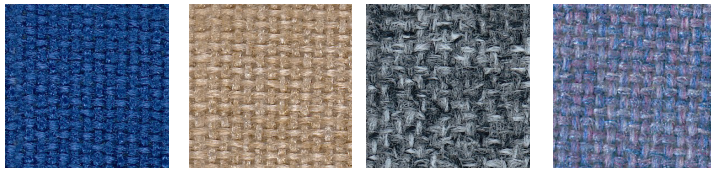

Beech Maple Pewter Grey Sea Jade Powder Blue

Solid Timber Worktops

Iroko

Laminate Worktops

Hard wearing high pressure laminate tops are available in these chosen colours.

Beech Maple Platinum RN Grey

Beige Speckle Ailsa Grey Fleck Charcoal Splatter

Trespa Athlon Worktops

Option 1

Hard wearing Trespa tops, are available in these chosen colours.

Sand White Silver Icy Blue

Optional Trespa Worktops (Plain)

Option 2

Sand White Silver Icy Blue

Metal Work

Silver Black

Optional for Metal Work

Blue Red Green

Handles

Silver (Metal) Grey Blue Red Black Green

Fabric

Walten Dolphin Ivy Carron

Adriatic Sand Lead Lona